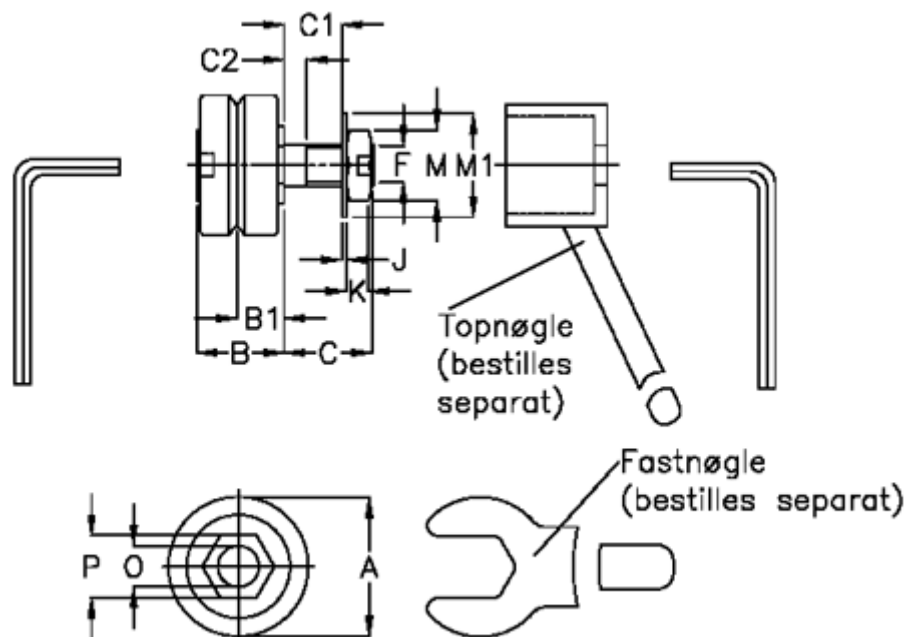

Article number: 0591320354

Description: Hepco SL2 stainless bearing SS LJ 54C-NS

## Measures

a = 54.0	K = 8
B = 34.7	M = 22
B1 = 19.00	M1 = 28
C = 30.0	O = 14
C1 = 20	P = 27.0
C2 = 6.0	Weight kg/1000 = 425
F = M14 x 1,5	
J = 1.60	